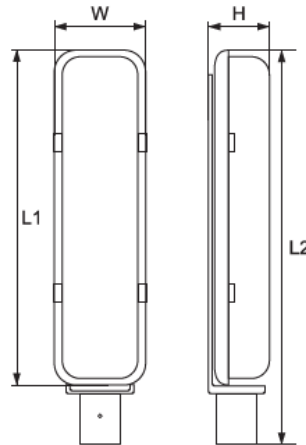

## TECHNICAL SPECIFICATION

#### Technical data

- Rated voltage: 230V / 50-60Hz
- Control gear: fixed inside the body
- Light source type (not included in the commercial kit): Compact fluorescent lamps - type PLL
- Lamp power: 1X36W, 2X36W, 1X55W, 2X55W
- Housing: Polycarbonate
- Housing colour: Grey
- Reflector: Steel white
- Diffuser: Polycarbonate
- Size: L660 x W105mm
- Installation: max D60mm X L6m metal pole, outdoor applications
- Lampholder type: 2G11
- Protection against dust and moisture: IP65
- Protection class: I
- Surface requirements: Class F

## Variants and dimensions

Watt	Lamp	Size (mm)				Control gear	Catalogue number	Packing (pcs)
		L1	L2	W	H			
1X36W	PL-L	660	780	105	100	electronic	98VARNA130	4
2X36W	PL-L	660	780	105	160	electronic	98VARNA131	4
1X55W	PL-L	660	780	105	100	electronic	98VARNA132	4
2X55W	PL-L	660	780	105	160	electronic	98VARNA133	4